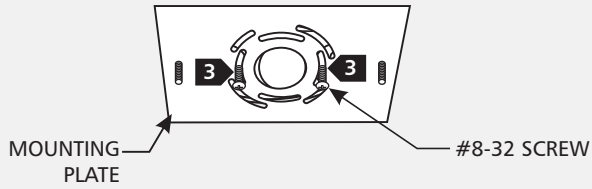

1C

1. **3** Secure the mounting plate to the electrical box with 2 #8-32 screws.

NOTE: Install the mounting plate so that the studs are parallel or perpendicular to the walls, this will ensure that the fixture is oriented to the room.

1D

1. **4** Connect the fixture to a suitable ground in accordance with local electrical codes.
2. **5** Connect the white fixture wire to the neutral power line wire with a wire nut.
3. **6** Connect the black fixture wire to the hot power line wire with a wire nut.

1E

1. **7** Mount the fixture base to the ceiling by reinstalling it onto the mounting plate and secure it tightly with the knurled nuts.

Install the Shade

2A

1. **1** Hook the safety cable through the safety brackets located in the fixture base and back of the shade.
2. **2** Insert the shade into the fixture base until it is secured in place against the magnets. **Note:** Support the shade from the outer sides, do not push against the center of the shade.

SAVE THESE INSTRUCTIONS!

TECH LIGHTING®

7400 Linder Ave, Skokie, IL 60077

847.410.4400

www.techlighting.com

© 2016 Tech Lighting, L.L.C. All rights reserved. The "Tech Lighting" graphic is a registered trademark of Tech Lighting, L.L.C. Tech Lighting reserves the right to change specifications for product improvements without notification.

A Generation Brands Company