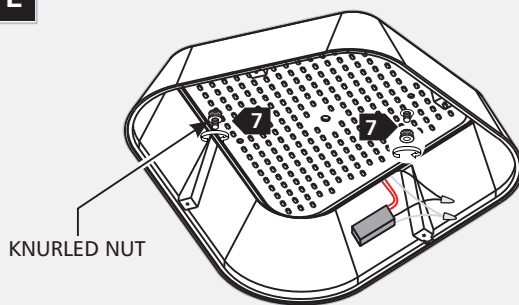

1. **4** Connect the fixture to a suitable ground in accordance with local electrical codes.
2. **5** Connect the white fixture wire to the neutral power line wire with a wire nut.
3. **6** Connect the black fixture wire to the hot power line wire with a wire nut.

1E

1. **7** Mount the fixture base to the ceiling by reinstalling it onto the mounting plate and secure it tightly with the knurled nuts.