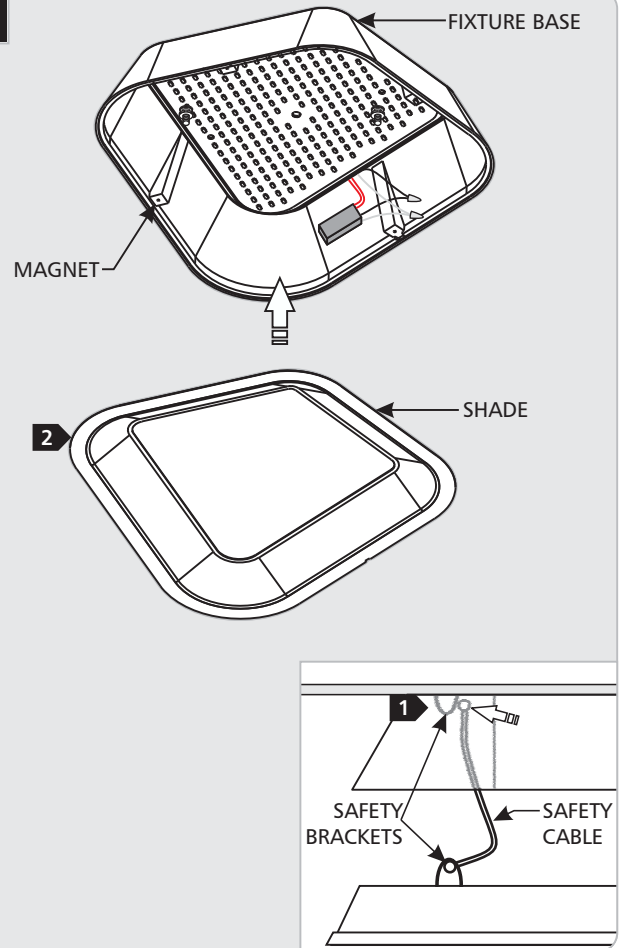

Install the Shade

2A

1. **1** Hook the safety cable through the safety brackets located in the fixture base and back of the shade.
2. **2** Insert the shade into the fixture base until it is secured in place against the magnets. **Note:** Support the shade from the outer sides, do not push against the center of the shade.

SAVE THESE INSTRUCTIONS!

TECH LIGHTING®

7400 Linder Ave, Skokie, IL 60077

847.410.4400

www.techlighting.com

© 2016 Tech Lighting, L.L.C. All rights reserved. The "Tech Lighting" graphic is a registered trademark of Tech Lighting, L.L.C. Tech Lighting reserves the right to change specifications for product improvements without notification.

A Generation Brands Company