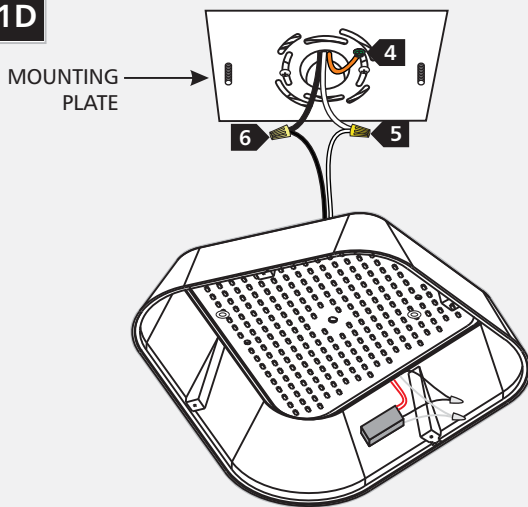

1. **3** Secure the mounting plate to the electrical box with 2 #8-32 screws.

NOTE: Install the mounting plate so that the studs are parallel or perpendicular to the walls, this will ensure that the fixture is oriented to the room.

1D