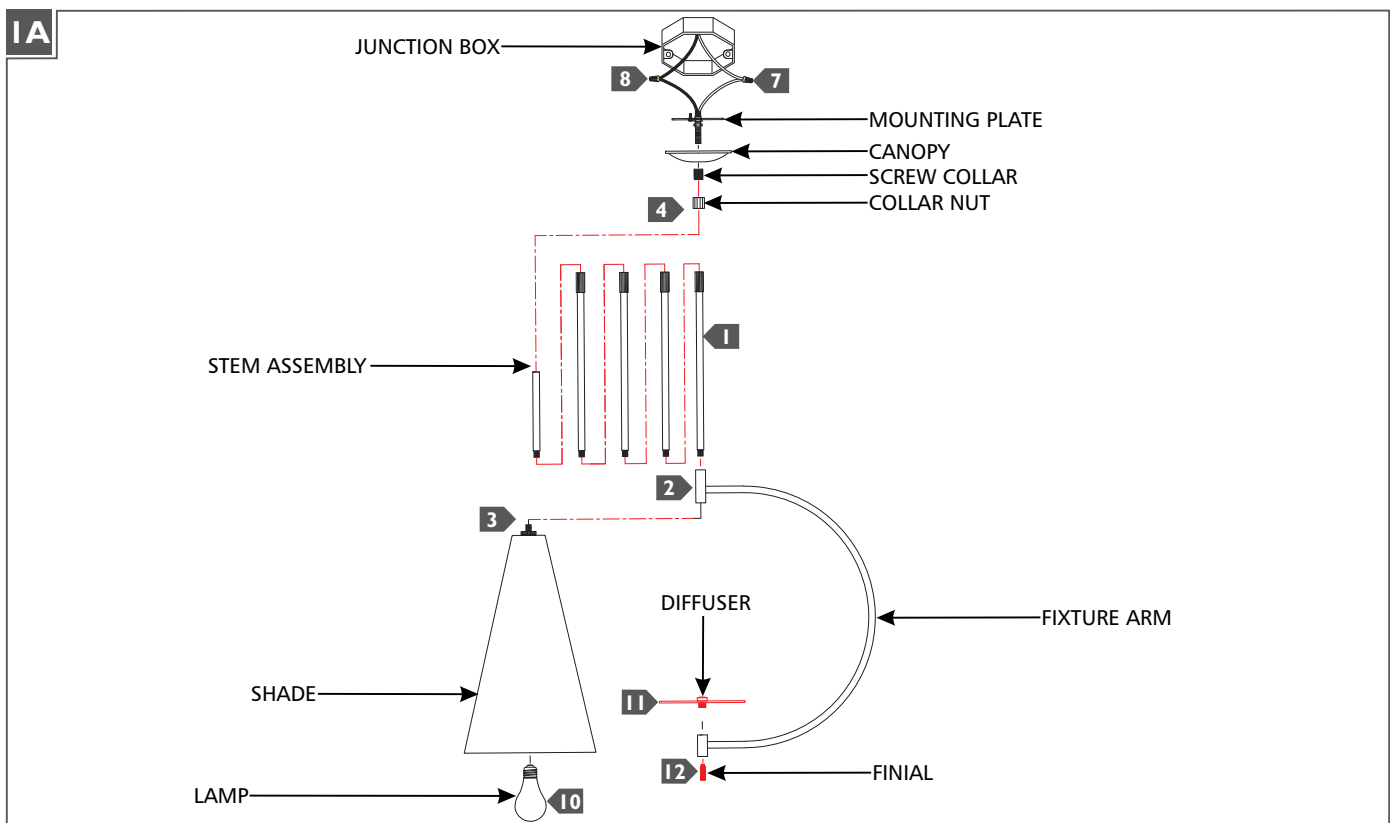

Gesture Tall Pendant

KP1041 | **1.0**

GENERATION LIGHTING

Pendant

GENERAL PRODUCT INFORMATION:

These fixtures are intended to be installed utilizing NEC compliant junction boxes.

This product is safety listed for damp locations.

CAUTION - RISK OF FIRE

This product must be installed in accordance with the applicable installation code by a person familiar with the construction and operation of the product and the hazards involved.

Use minimum 90°C supply conductors.

- 1** Determine the wanted height or look of the fixture with the provided stems, then assemble them by screwing them together.
- 2** Screw the stem assembly to the fixture arm.
- 3** Feed the fixture wires through the fixture arm and stem assembly, then screw the stem assembly to the top fixture.
- 4** Feed the fixture wires through the collar nut, screw collar, canopy and the mounting plate assembly, then screw it onto the stem assembly.
- 5** Align and secure the mounting plate to the junction box.
- 6** Connect the fixture to a suitable ground in accordance to local electrical codes.
- 7** Connect the white fixture wire (square and/or rigid) to the neutral power line wire with a wire nut.
- 8** Connect the black fixture wire (round and/or smooth) to the hot power line wire with a wire nut.
- 9** Neatly place all the wires into the junction box, place the canopy onto the mounting plate and secure it in place by screwing the collar nut tightly onto the mounting plate.
- 10** Install the lamp by screwing it completely into the socket. Refer to the label on the socket for Max Wattage Information.
- 11** Install the bottom diffuser by screwing it onto the fixture arm.
- 12** Install the finial to the fixture arm.